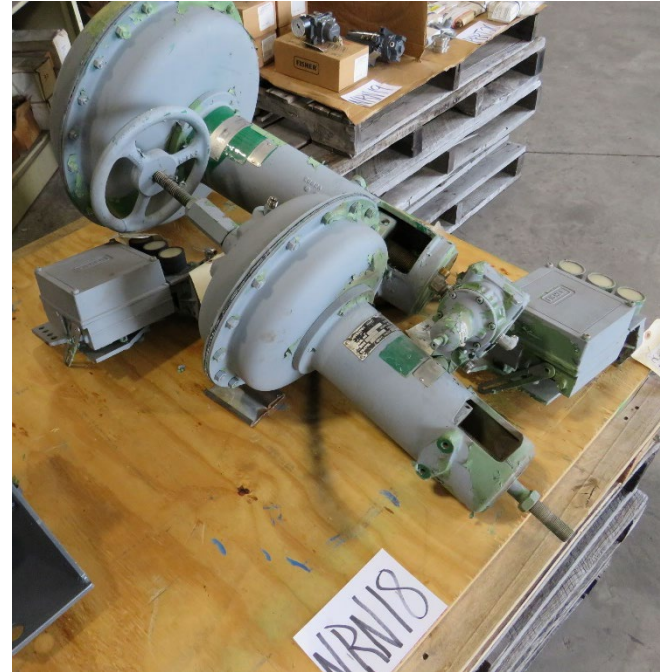

SLE 23-022 Fisher Control Valve Sale